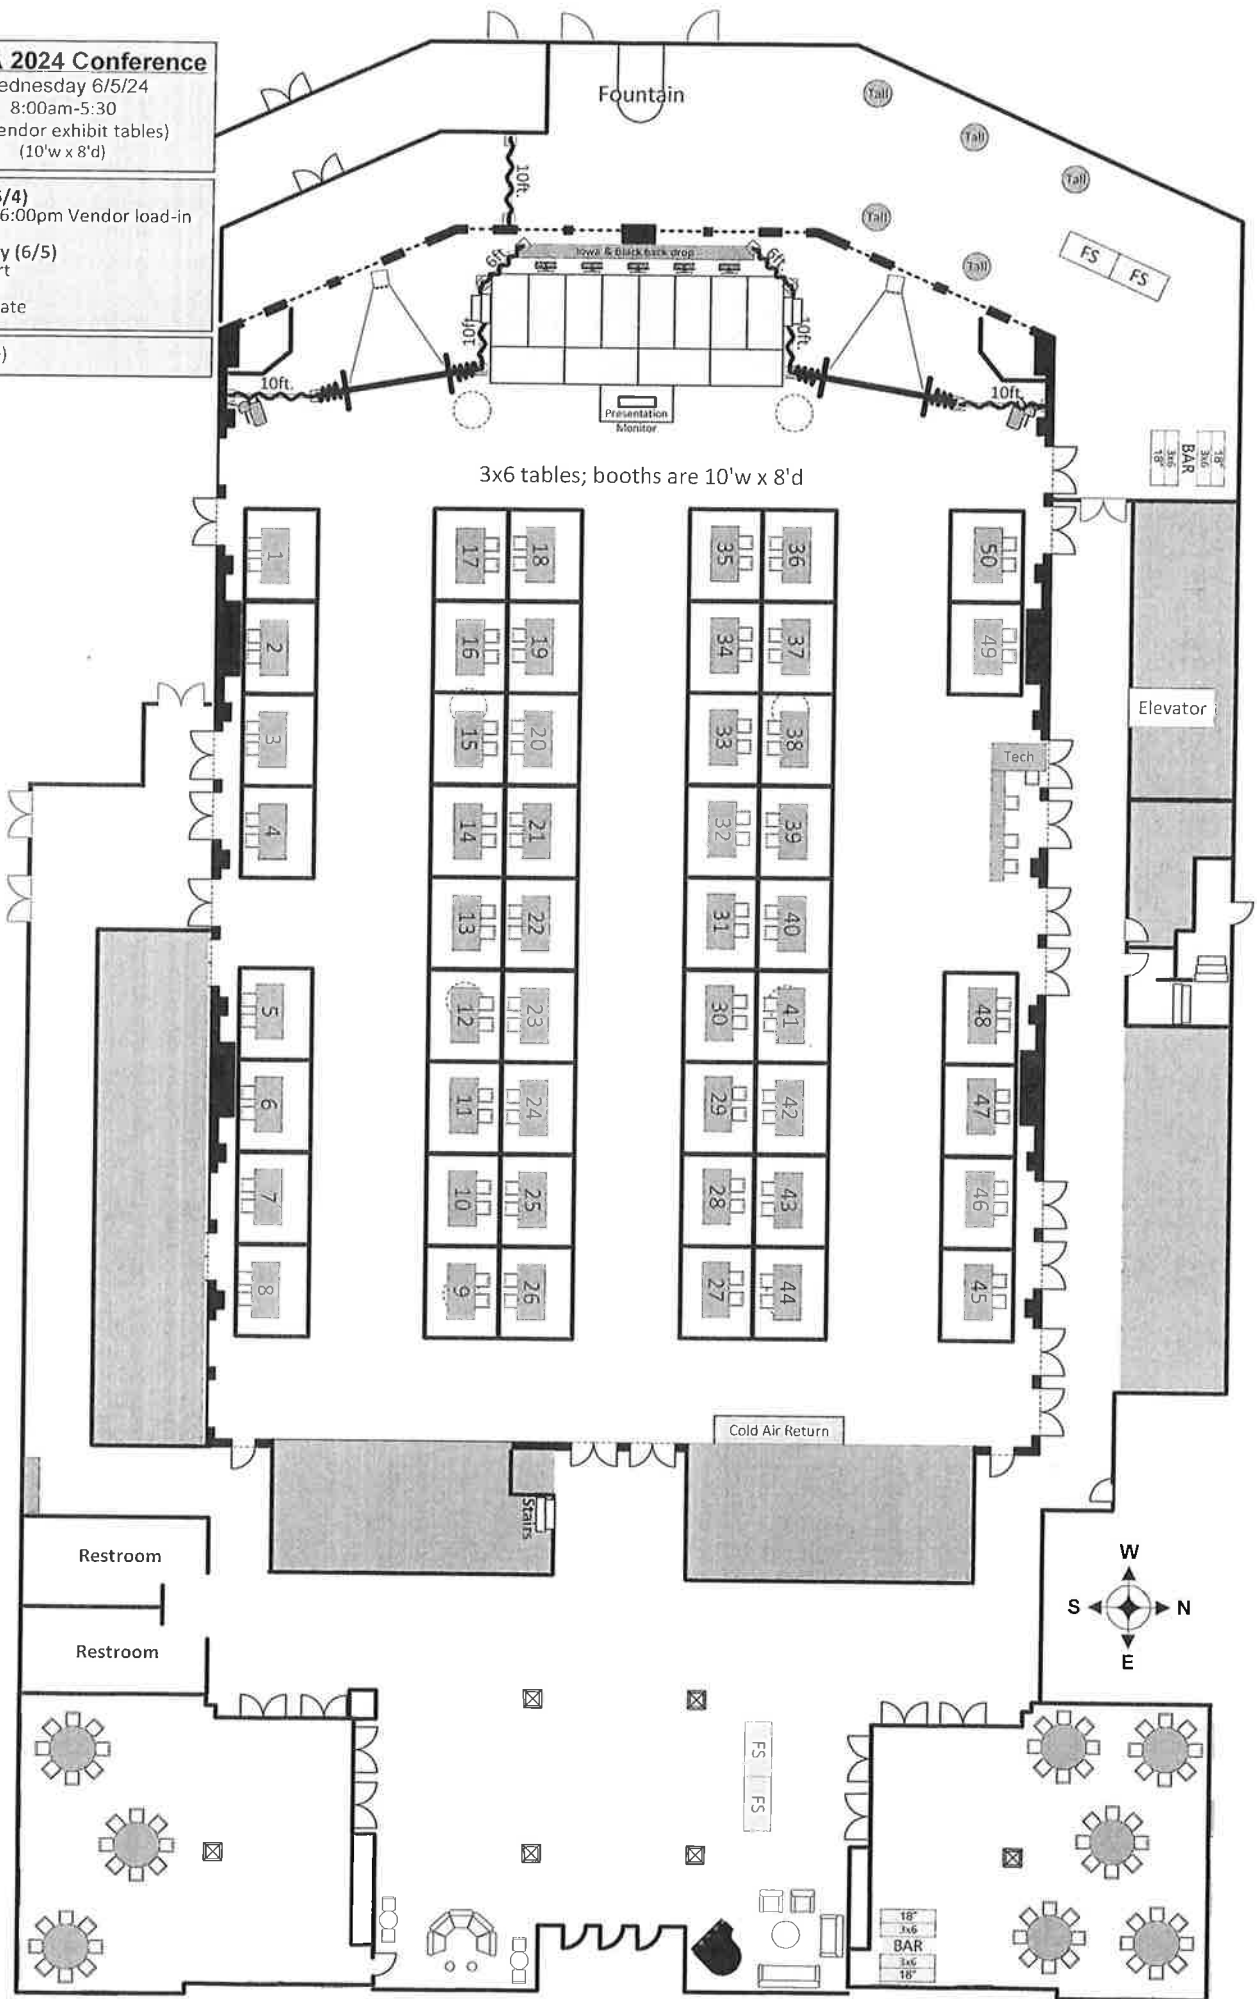

IWEA 2024 Conference

Wednesday 6/5/24
8:00am-5:30
(50 vendor exhibit tables)
(10'w x 8'd)

Tuesday (6/4)

- 9:00am-6:00pm Vendor load-in

Wednesday (6/5)

- 8:00 Start
- 5:30 End
- 7:30 Vacate

AV - (none)

3x6 tables; booths are 10'w x 8'd

Elevator

Restroom

Restroom

Fountain

Presentation Monitor

Stairs

Cold Air Return

Tech

18' 3x6 BAR 3x6 18'

18' 3x6 BAR 3x6 18'